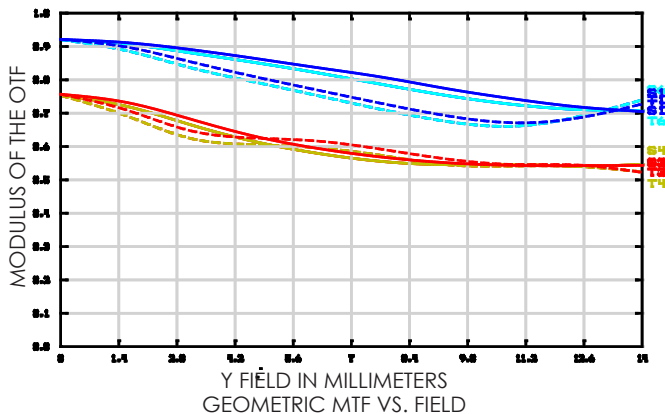

BLUE: NEO SUPER BALTAR, 10 LP/MM
RED: NEO SUPER BALTAR, 20 LP/MM
CYAN: ORIG. SUPER BALTAR, 10 LP/MM
AMBER: ORIG. SUPER BALTAR, 20 LP/MM

TECHNICAL SPECIFICATIONS

FOCAL LENGTHS: 20, 25, 35LWD*, 35C**, 50, 75, 100, 152, AND 229MM